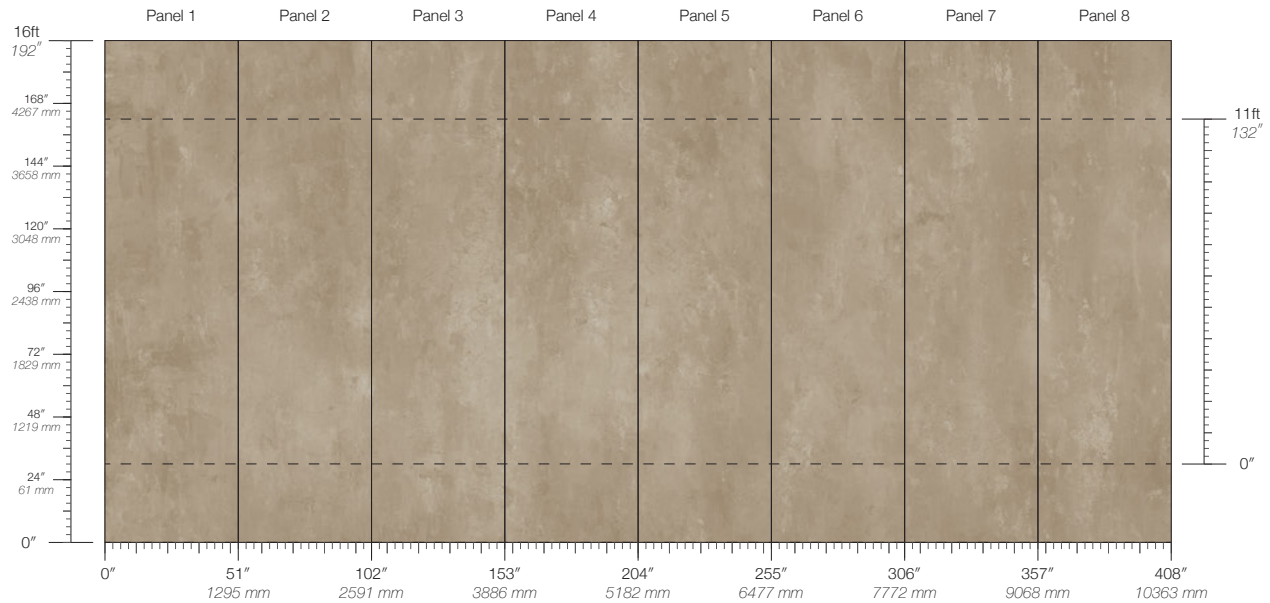

Perception Untouched

Suitable for residential and commercial projects

COLOR

Untouched

ITEM

6548

CONTENT

Type II PVC-Free

PANEL WIDTH

51" / 1295 mm trimmed

PANEL HEIGHT

132" / 3353 mm standard
192" / 4877 mm extended

REPEAT

Non-repeating

STOCK

Made to order

LEAD TIME

4 weeks to print

MINIMUM

1 panel

PRICE

Available upon request

ORIGIN

USA

DETAILS

Custom options available

MAINTENANCE

Water-based cleanser

ENVIRONMENTAL

FSC Certified Content
Low VOC

SPECS

Polyester & Paper Composite face
Fabric backing
13 oz per linear yard
200 g per linear meter
Smooth surface texture

TESTING

(US) ASTM E84 Adhered Class A
ASTM F793 Type II Characteristics

CONTACT

sales@calicowallpaper.com
+1 718 243 1705
57 Lispenard Street
New York, NY 10013 USA

DISCLAIMER

Refer to our website to see the full mural artwork. Reference the physical sample for color and texture. Panel maps represent mural artwork only.